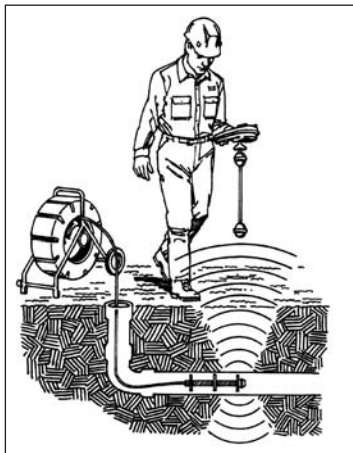

## NAVITRACK® Locators

*RIDGID locators guide you directly to the target.  
See how easy locating can be!*

NaviTrack® II

Scout™ Locator

### The New NaviTrack II Guides You To Sondes And Energized Lines With Ease.

- **Increased processing power** for faster, more accurate locates.
- **Larger, higher definition LCD** is easier to read and understand.
- **Instructional DVD** demonstrates the NaviTrack II and Locating techniques
- **Molded carrying case** holds and protects everything you need for the job.

### The Scout™ Solves The Most Demanding Sonde Locates.

- **Automatic depth** measurement.
- **Lightweight** at just 3 lbs.
- **Easy to read LCD screen** displays all the information you need.
- **Molded carrying case** for Scout and accessories.