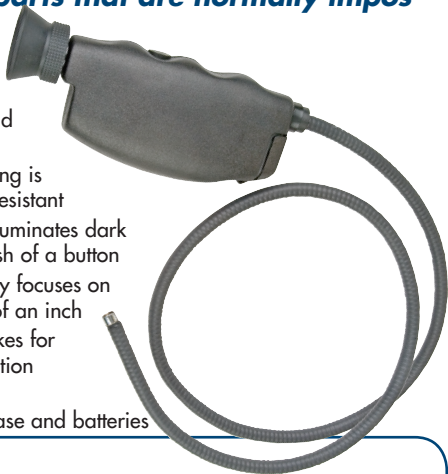

## MODEL IGS-836

*This fiberoptic scope is designed to provide clear, sharp images of parts that are normally impossible to inspect.*

- Flexible shaft adjusts into almost any position and allows easy one-hand operation
- High impact ABS sheathing is both rugged and water resistant
- Powerful halogen bulb illuminates dark areas with the simple push of a button
- High powered lens clearly focuses on objects as close as 3/4 of an inch
- Integrated focus ring makes for smooth continuous operation while focusing
- Includes hard carrying case and batteries

No. of Pixels: 6,000

Field of View: 40°

Min. Focus Distance: 3/4"

Power Supply: 2 "AA" batteries

Scope Length: 36"

Dimensions/Weight: 6 x 1.4 x 2.4"/11 oz

**IGS-836**

**Fiberoptic Inspection Scope**