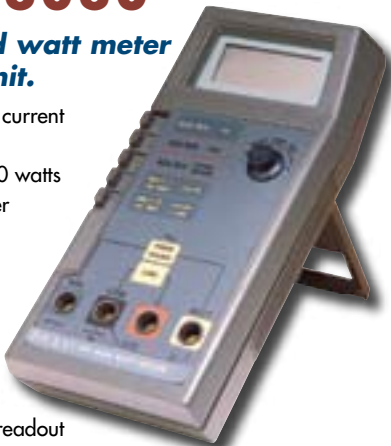

Visit us at www.TestEquipmentDepot.com

MODEL DW-6060

***Digital multimeter and watt meter
in a single compact unit.***

- Measures AC and DC volts and current and watts
- Measures true power up to 6000 watts
- Manual zero adjust in watt meter mode; automatic zero adjust in multimeter mode
- Designed for one-handed operation
- Front panel has easily accessible sockets for power and load
- Built-in, fold out stand
- Large (0.5"), easy-to-read LCD readout
- Includes test leads

DW-6060
CA-05A

Watt Meter
Soft Carrying Case