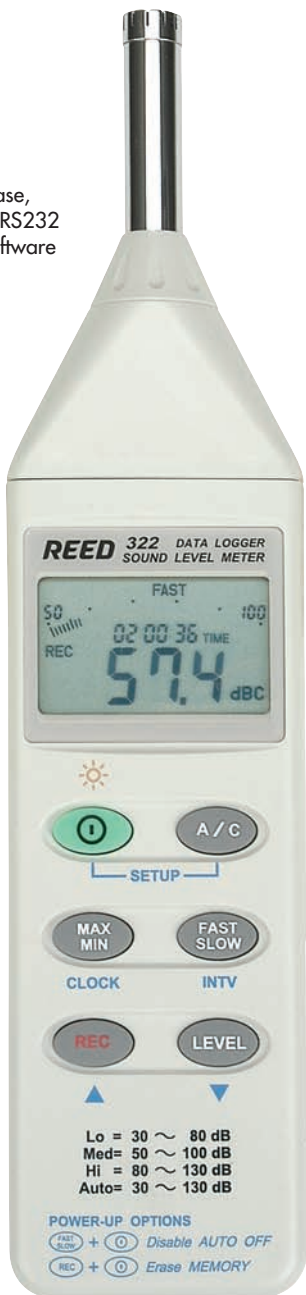

Visit us at www.TestEquipmentDepot.com

MODEL C-322

Datalogging sound level meter.

- IEC651 Type II
- Auto-ranging from 30 to 130 dB
- Dynamic range of 50 dB
- 32,000 record data logger
- 4-digit backlit display
- Clock and bar graph displays
- Auto power off
- AC and DC output
- Max/Min function
- Includes battery, manual, carrying case, calibration screwdriver, windscreen, RS232 cable, and Windows datalogging software

Range: 32 to 80, 50 to 100, 80 to 130 dB
Resolution: 0.1 dB
Accuracy: ± 1.5 dB
Frequency: 31.5 Hz to 8 kHz

C-322
BS-6

Datalogging Sound Level Meter
Tri-pod