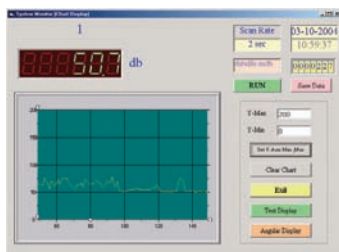

Visit us at www.TestEquipmentDepot.com

MODEL C-322

Datalogging sound level meter.

- IEC651 Type II
- Auto-ranging from 30 to 130 dB
- Dynamic range of 50 dB
- 32,000 record data logger
- 4-digit backlit display
- Clock and bar graph displays
- Auto power off
- AC and DC output
- Max/Min function
- Includes battery, manual, carrying case, calibration screwdriver, windscreen, RS232 cable, and Windows datalogging software

Range: 32 to 80, 50 to 100, 80 to 130 dB
Resolution: 0.1 dB
Accuracy: ± 1.5 dB
Frequency: 31.5 Hz to 8 kHz

C-322
BS-6

Datalogging Sound Level Meter
Tri-pod