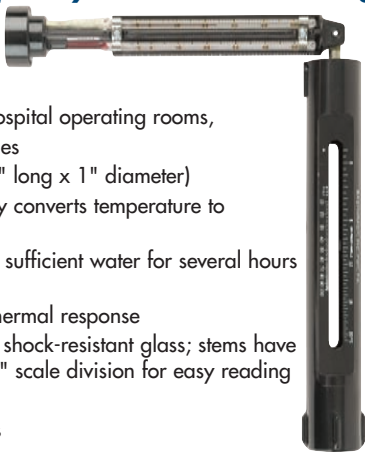

Visit us at www.TestEquipmentDepot.com

MODEL 12-7012

A compact, yet completely self-contained, sling psychrometer.

- Ideal for measurement of comfort conditions in air conditioned environments, hospital operating rooms, storage areas and laboratories
- Designed for portability (7.5" long x 1" diameter)
- Slide rule construction quickly converts temperature to relative humidity
- Built-in water reservoir holds sufficient water for several hours of testing
- Thin bulb design gives fast thermal response
- Thermometers constructed of shock-resistant glass; stems have deep-etched numerals and 1" scale division for easy reading
- Accurate to within $\pm 5\%$ RH
- Red spirit filled thermometers

12-7012

Sling Psychrometer, 25 to 120°F

12-7043

Sling Psychrometer, -5 to 50°C

12-0266

Spare Thermometer, 25 to 120°F

12-0327

Spare Thermometer, -5 to 50°C