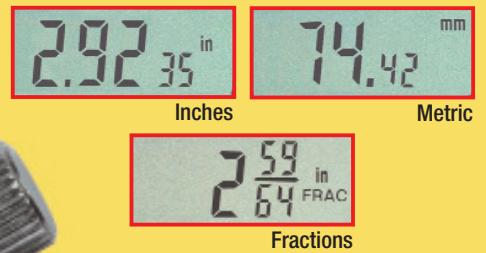

FRACTION+™

Digital Fractional Caliper

From the Hobbyist to the Technician and
Measuring Everything in Between

3 Mode Digital Display

3 Sizes Now Available
6", 8" & 12"
(153mm, 203mm & 305mm)

**Heavy Duty
Metal Housing**

**Convenient
Auto On/Off
Feature**

**Rugged
Stainless Steel
Construction**

**A Traditional
Measure. . .
In a New
Sleek Look!**

Specifications:

Range:

No. 147 (6")
0 - 6" (0 - 153mm)
No. 1478 (8")
0 - 8" (0-203mm)
No. 14712 (12")
0 - 12" (0-305mm)