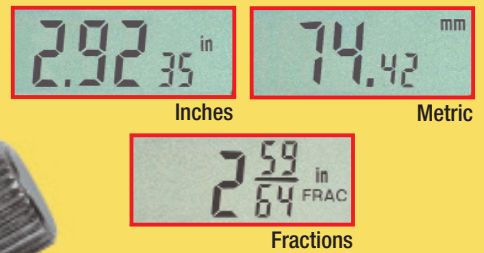

### 3 Mode Digital Display

**3 Sizes Now Available**  
6", 8" & 12"  
(153mm, 203mm & 305mm)

**Heavy Duty  
Metal Housing**

**Convenient  
Auto On/Off  
Feature**

**Rugged  
Stainless Steel  
Construction**

##### Range:

No. 147 (6")  
0 - 6" (0 - 153mm)  
No. 1478 (8")  
0 - 8" (0-203mm)  
No. 14712 (12")  
0 - 12" (0-305mm)

##### Accuracy:

+/- 0.001" (+/- 0.02mm)

##### Resolution:

0.0005"  
0.01mm  
1/64"