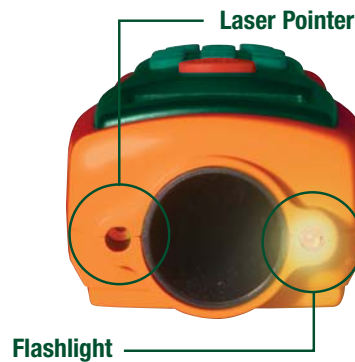

## Ultrasonic Distance Meter

Laser pointer identifies target area and improves aim

### Features:

- Measures from 1'8" to 50' (0.5 to 15m)
- Takes the sum of consecutive length measurements
- Automatically calculates Area and Volume
- Store/Recall up to 3 readings
- Built-in white LED flashlight
- Visual and audible error alarms
- Low battery indicator
- Auto power off
- Complete with 9V battery