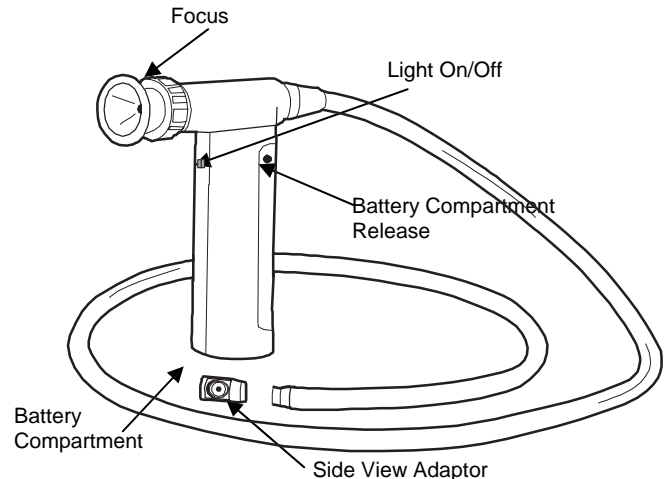

User's Guide

Flexible Borescope Model BR136

Congratulations on your purchase of the Extech BR136 Flexible Borescope. This device includes a bright light to illuminate the viewed object and has a Removable 90 degree side viewing adaptor that rotates 360 degrees. This device is shipped fully tested and, with proper use, will provide years of reliable service.

Operation

Slide the Light On/Off button up to turn on the object illumination light. Slide it down to turn the light off.

Viewing

Look through the eyepiece. The image is broken up in pixels. This is because individual optical fibers are used to carry the image from the end of the borescope to the eyepiece.

Focusing

Turn the knurled portion of the eyepiece to sharpen the image. This compensates for differences in eyesight only.

Mirror

The borescope is fitted with a 90° view mirror tip that can be rotated 360°. The mirror tip can also be removed for straight-on viewing.

Press the battery compartment release button to remove the battery compartment from the base of the handle. Replace the 3 AA batteries and replace the compartment.

Depth of Observation:	1 – 6" (30 – 150mm)
Viewing Direction	0°
Side View Adaptor:	90°, Viewing Angle 45°
Shaft Diameter:	0.35" (9mm)
Tip Diameter	0.31" (8mm)
Side View Adaptor Dia.:	0.39" (10mm)
Working Length:	46" (1168mm)
Illumination	LED with 100,000 hr life
Probe Temp. withstand	14°F to 176°F (-10°C to 80°C)
Compatibility	Water, diesel, gasoline, brake fluid, antifreeze, motor oil, gear oil and kerosene
Power	3 AA batteries
Weight:	13oz. (370g)
Carrying Case Dimensions:	13 x 9.84 x 2.75" (330mm x 250mm x 70mm)