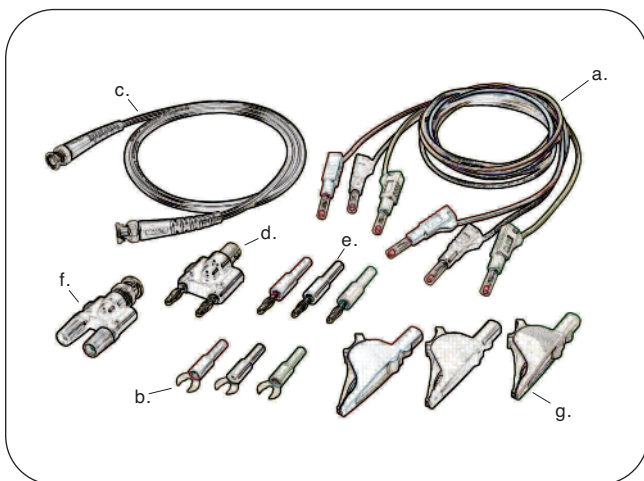

Kit Contents:

Item	Description	Qty.	(IEC Rating)	Voltage Current Max.
a.	Retractable Lead, 100cm (40"), Black	1	600 V CAT II	36 A
a.	Retractable Lead, 100cm (40"), Red	1	600 V CAT II	36 A
a.	Retractable Lead, 100cm (40"), Green	1	600 V CAT II	36 A
b.	6/4mm Spade Lug Adapter, Black	1	33Vdc/70Vac	36 A
b.	6/4mm Spade Lug Adapter, Red	1	33Vdc/70Vac	36 A
b.	6/4mm Spade Lug Adapter, Green	1	33Vdc/70Vac	36 A
c.	BNC Cable Assembly, 100cm (40")	1	500 Vrms	3 A
d.	BNC female to Double Banana Plugs	1	500 Vrms	3 A
e.	Banana Plug Adapter, Black	1	33Vdc/70Vac	36 A
e.	Banana Plug Adapter, Red	1	33Vdc/70Vac	36 A
e.	Banana Plug Adapter, Green	1	33Vdc/70Vac	36 A
f.	BNC male to Double Binding Posts	1	500 Vrms	3 A
g.	Insulated Alligator Clip, Black	1	600 V CAT IV	36 A
g.	Insulated Alligator Clip, Red	1	600 V CAT IV	36 A
g.	Insulated Alligator Clip, Green	1	600 V CAT IV	36 A

Specifications subject to change without notice