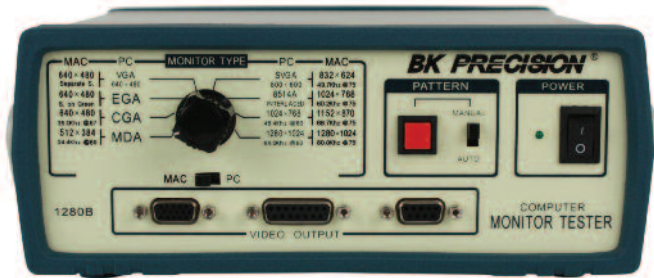

Benchtop Computer Monitor, PC and MAC, Video Generator

Model 1280B

The 1280A is a fully featured bench top design to test both Mac and PC monitors. All patterns can be manually selected or place the 1280A in Auto for automatic cycling of each available pattern. Designed to test (burn in) one to four monitors, the 1280A can also be used as a display generator. Full color, green, blue, red, black and white.

Features:

- PC and Mac Patterns
- 16 Monitor Types/Resolution Selections
- Color bar, Cross Hatch, Dot, Raster, Windows® selection
- VGA, SVGA, RGB, HV,V & Four DB 15 (Rear panel) for multiple monitor burn in

Specifications		model
		1280B
Available Patterns		
		Color Bars
		Black Raster
		Color Rasters
		Window
		Dot
		Crosshatch
		Multiple Outputs
		RGB
		H/HV Sync
		V Sync
		Auto/Manual
		Gray scale
Resolutions		
PC		
		1280 x 1024
		1024 x 768
		(non-interlaced)
		8415A (interlaced)
		SVGA 800 x 600
		SVGA 1024 x 768
		VGA 640 x 480
		VGA 640 x 350
		VGA 720 x 400
		EGA
		CGA
		MDA
Mac		
		1280 x 1024
		1152 x 870
		1024 X 768
		(non-interlaced)
		832 x 624
		640 x 480
		512 x 384
GENERAL		
Power Source		9V battery or AC adapter
Dimensions		3.125 x 9.44 x 9.25" (78 x 240 x 235mm)
Weight		2.5lbs. (1.1kg)
One Year Warranty		
Accessories		
Supplied: BE 12 AC adapter		