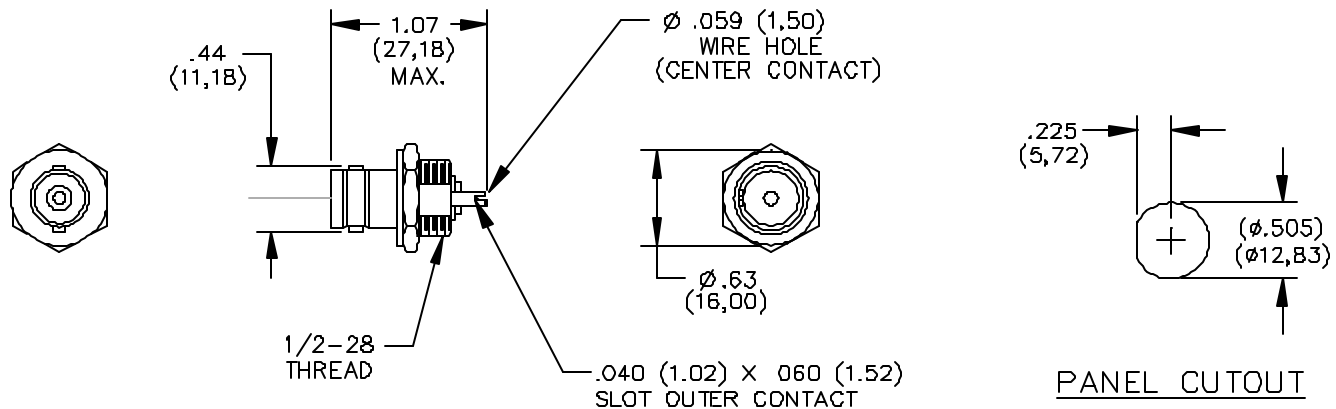

## Model 3778 BNC (Female) Isolated Ground Bulkhead Receptacle

### FEATURES:

- Mounts in panels up to 4.44 (.175) thick.
- Mounting hardware is isolated from outer conductor of BNC.

### MATERIALS:

Body: Brass, Tarnish Resistant Plating

Center Contact: Female: Gold Plated Beryllium Copper,

Male: Gold Plated Brass.

### ORDERING INFORMATION: Model 3778

All dimensions are in inches and metric. All specifications are to the latest revisions. Specifications are subject to change without notice.  
Registered trademarks are the property of their respective companies. Made in USA